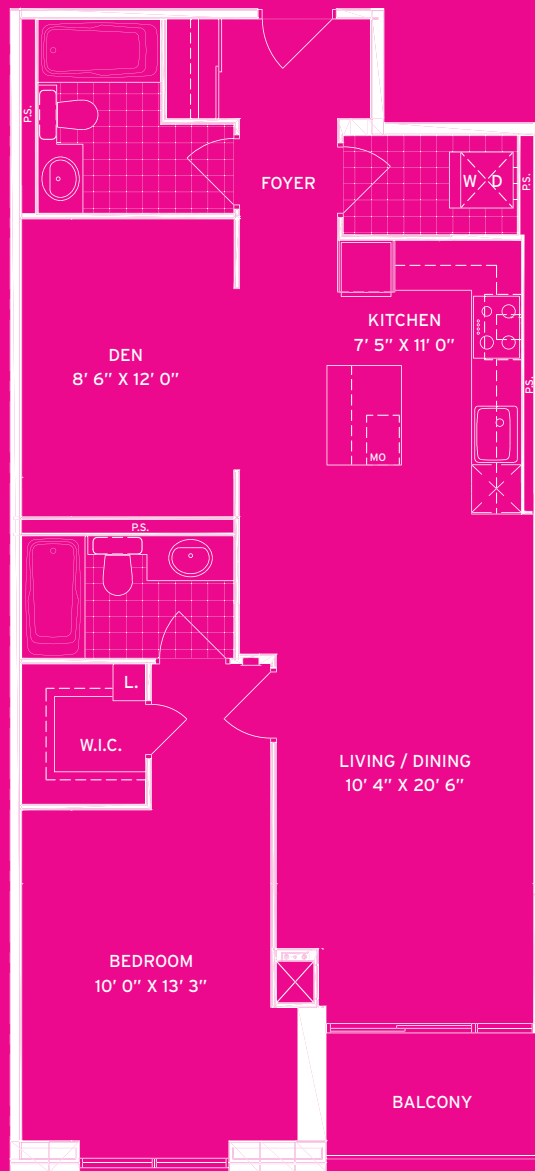

# VIVID 11

1A+d (r)  
945 SQ.FT.  
1 BEDROOM + DEN

2ND TO 4TH FLOOR