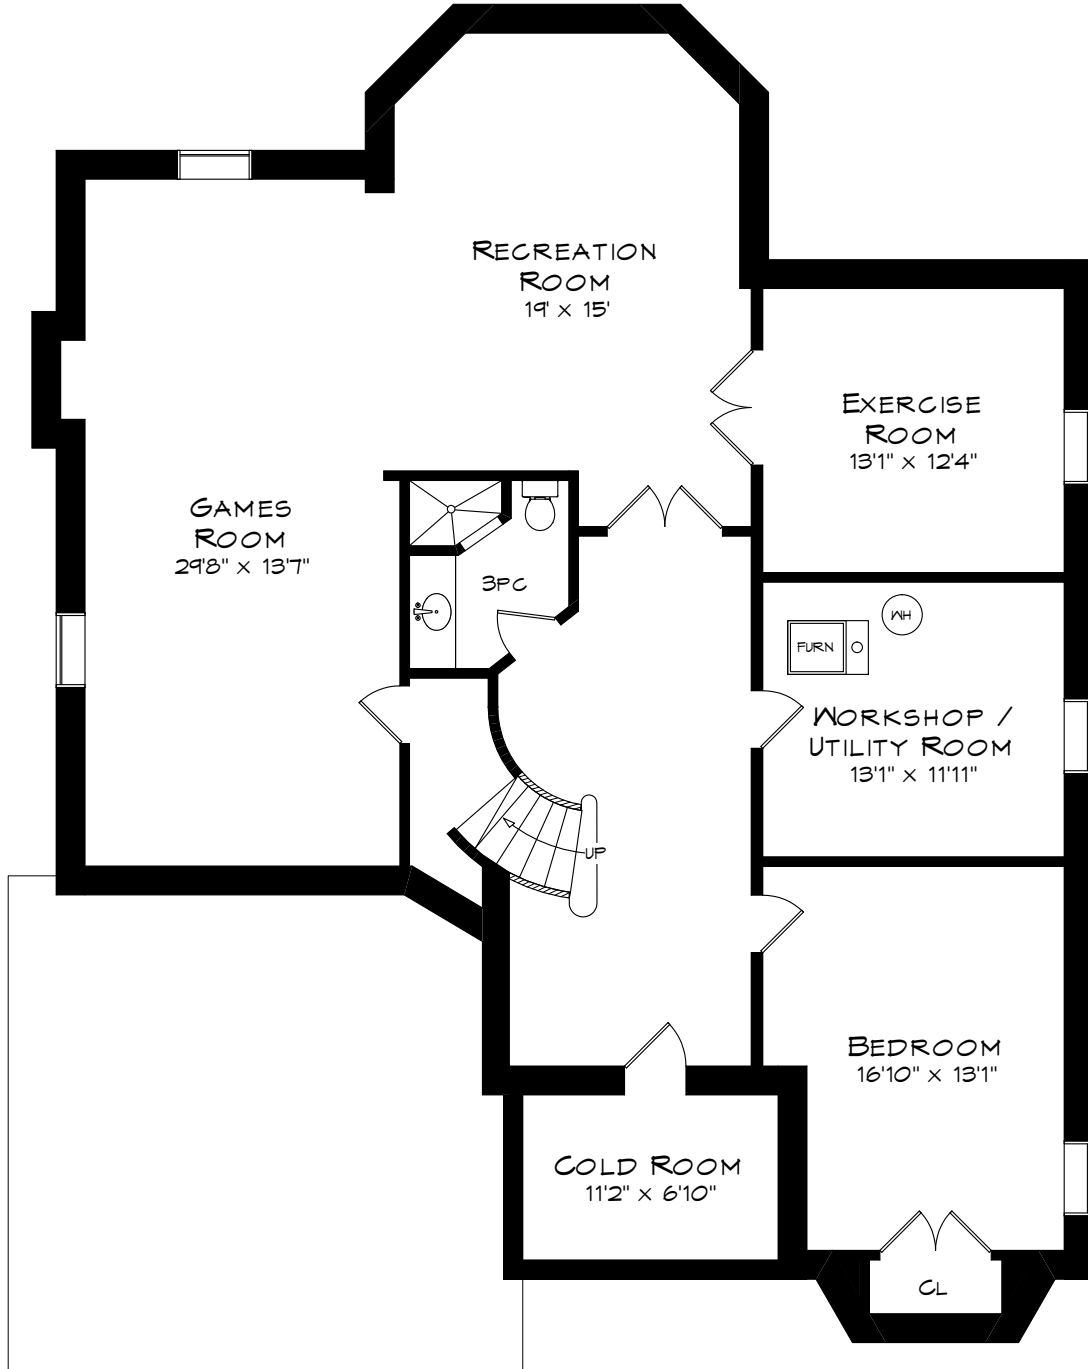

1751 THE LOFT

TOTAL SQUARE FOOTAGE
5,716 SQ.FT.

MAIN LEVEL
1,867 SQUARE FEET
+ 448 SF (GARAGE)

Measurements may not be 100% accurate
and should be used as a guideline only.
February - 2019

1751 THE LOFT

UPPER LEVEL
1,897 SQUARE FEET
+ 192 SF (OPEN TO BELOW)

Measurements may not be 100% accurate
and should be used as a guideline only.
February - 2019

1751 THE LOFT

LOWER LEVEL
1,952 SQUARE FEET

Measurements may not be 100% accurate
and should be used as a guideline only.
February - 2019