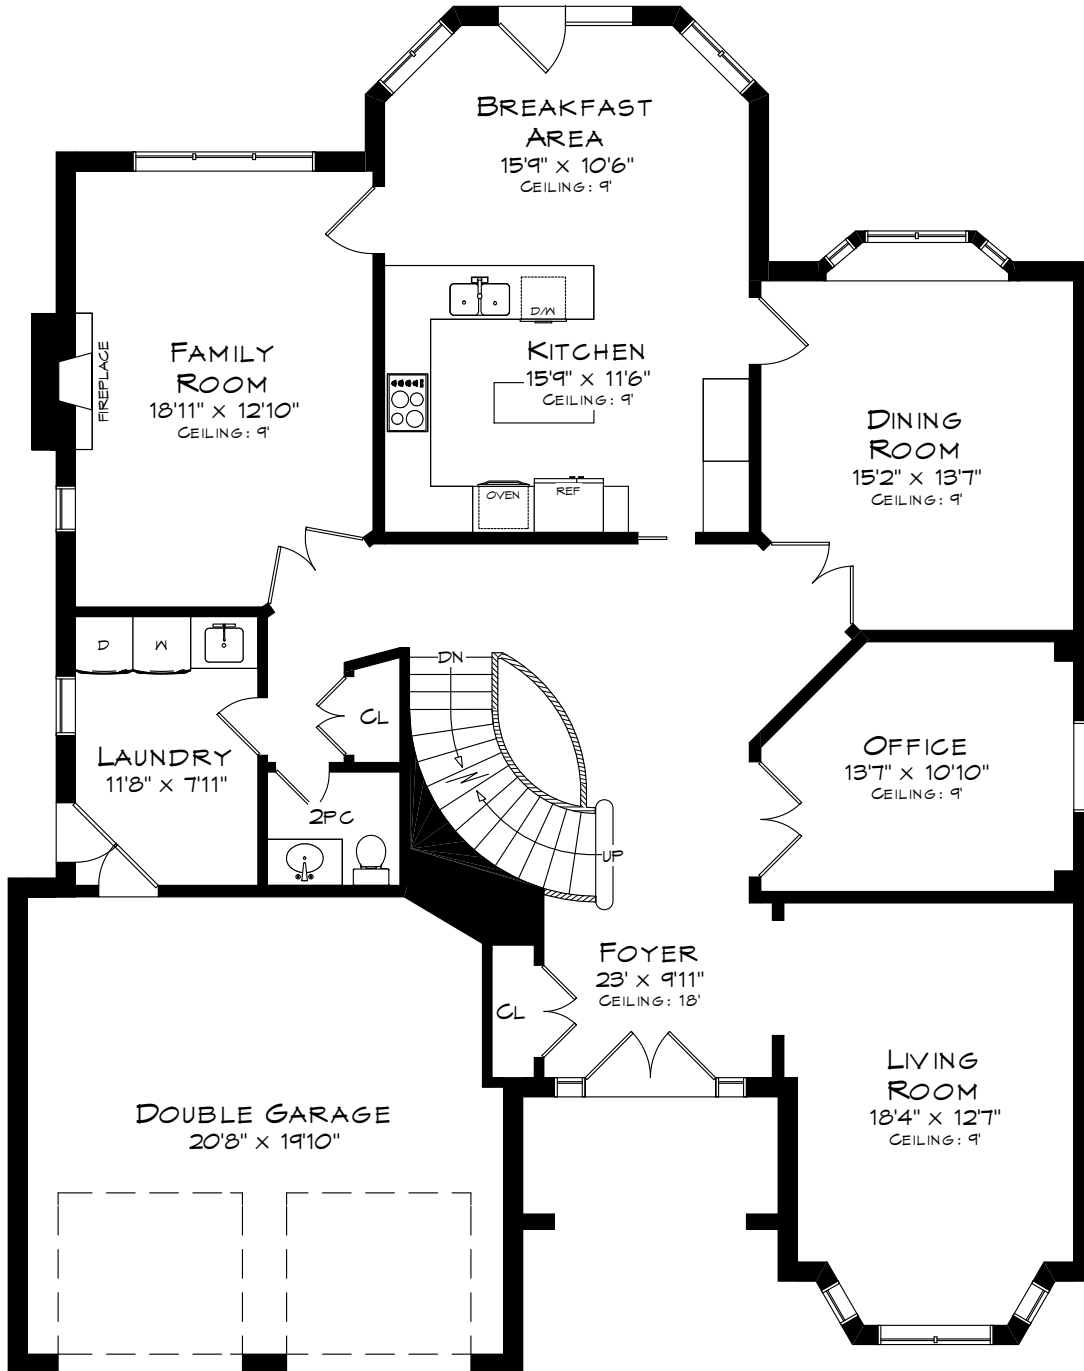

1751 THE LOFT

TOTAL SQUARE FOOTAGE
5,716 SQ.FT.

MAIN LEVEL
1,867 SQUARE FEET
+ 448 SF (GARAGE)

Measurements may not be 100% accurate
and should be used as a guideline only.
February - 2019

1751 THE LOFT

UPPER LEVEL
1,897 SQUARE FEET
+ 192 SF (OPEN TO BELOW)

Measurements may not be 100% accurate
and should be used as a guideline only.
February - 2019

1751 THE LOFT

LOWER LEVEL
1,952 SQUARE FEET

Measurements may not be 100% accurate
and should be used as a guideline only.
February - 2019