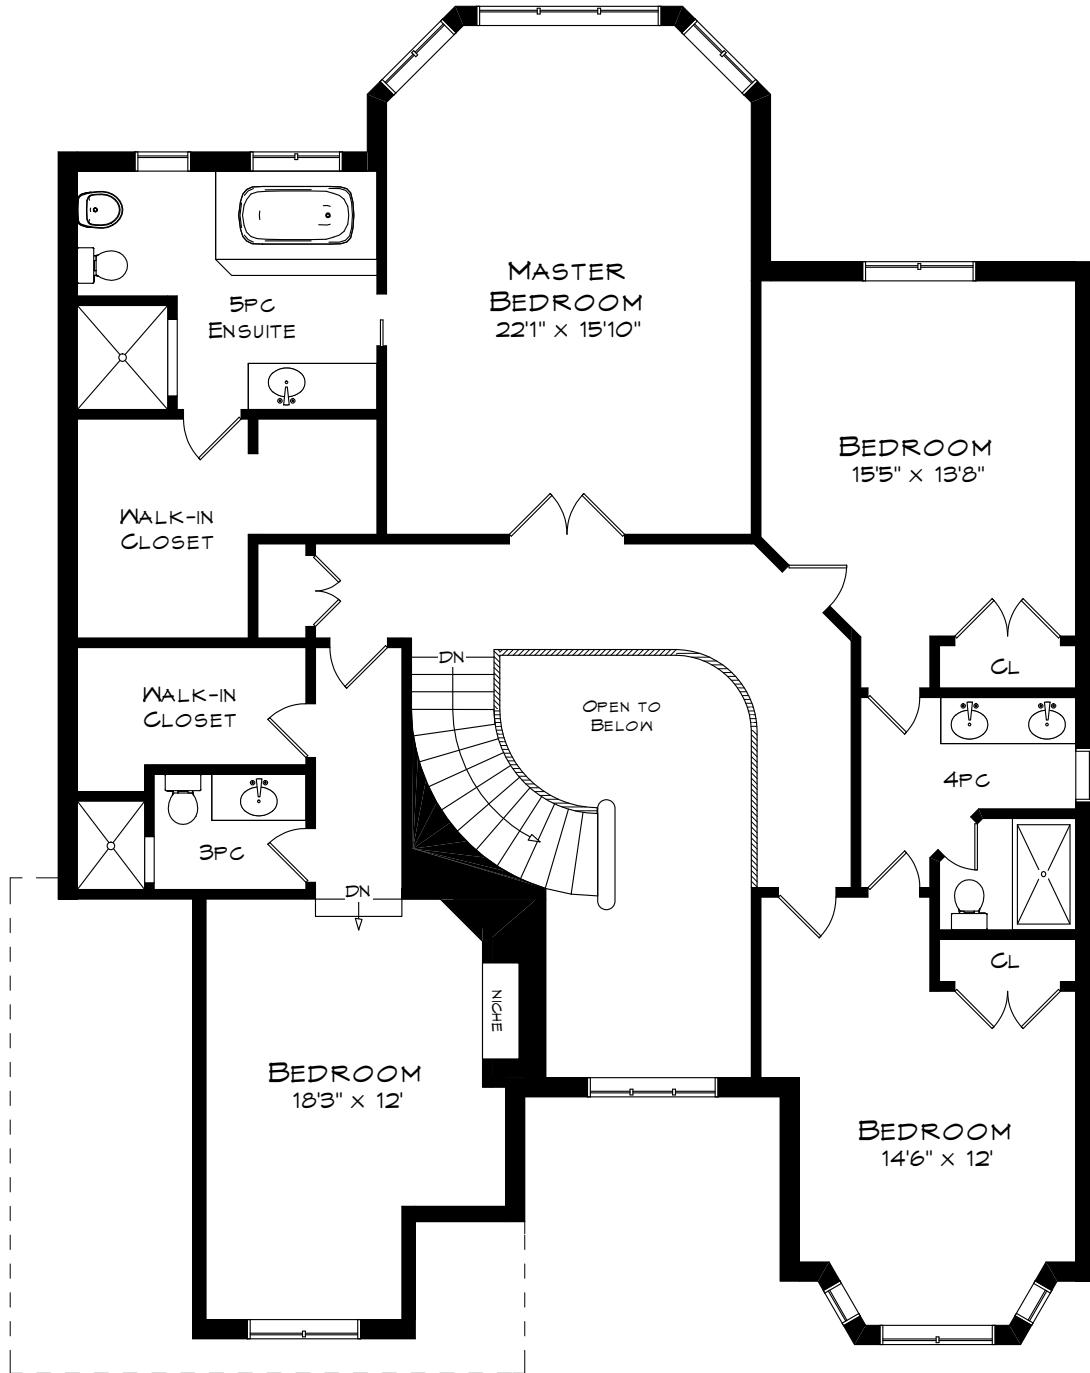

1751 THE LOFT

TOTAL SQUARE FOOTAGE
5,716 SQ.FT.

MAIN LEVEL
1,867 SQUARE FEET
+ 448 SF (GARAGE)

Measurements may not be 100% accurate
and should be used as a guideline only.
February - 2019

1751 THE LOFT

UPPER LEVEL
1,897 SQUARE FEET
+ 192 SF (OPEN TO BELOW)

Measurements may not be 100% accurate
and should be used as a guideline only.
February - 2019

1751 THE LOFT

LOWER LEVEL
1,952 SQUARE FEET

Measurements may not be 100% accurate
and should be used as a guideline only.
February - 2019