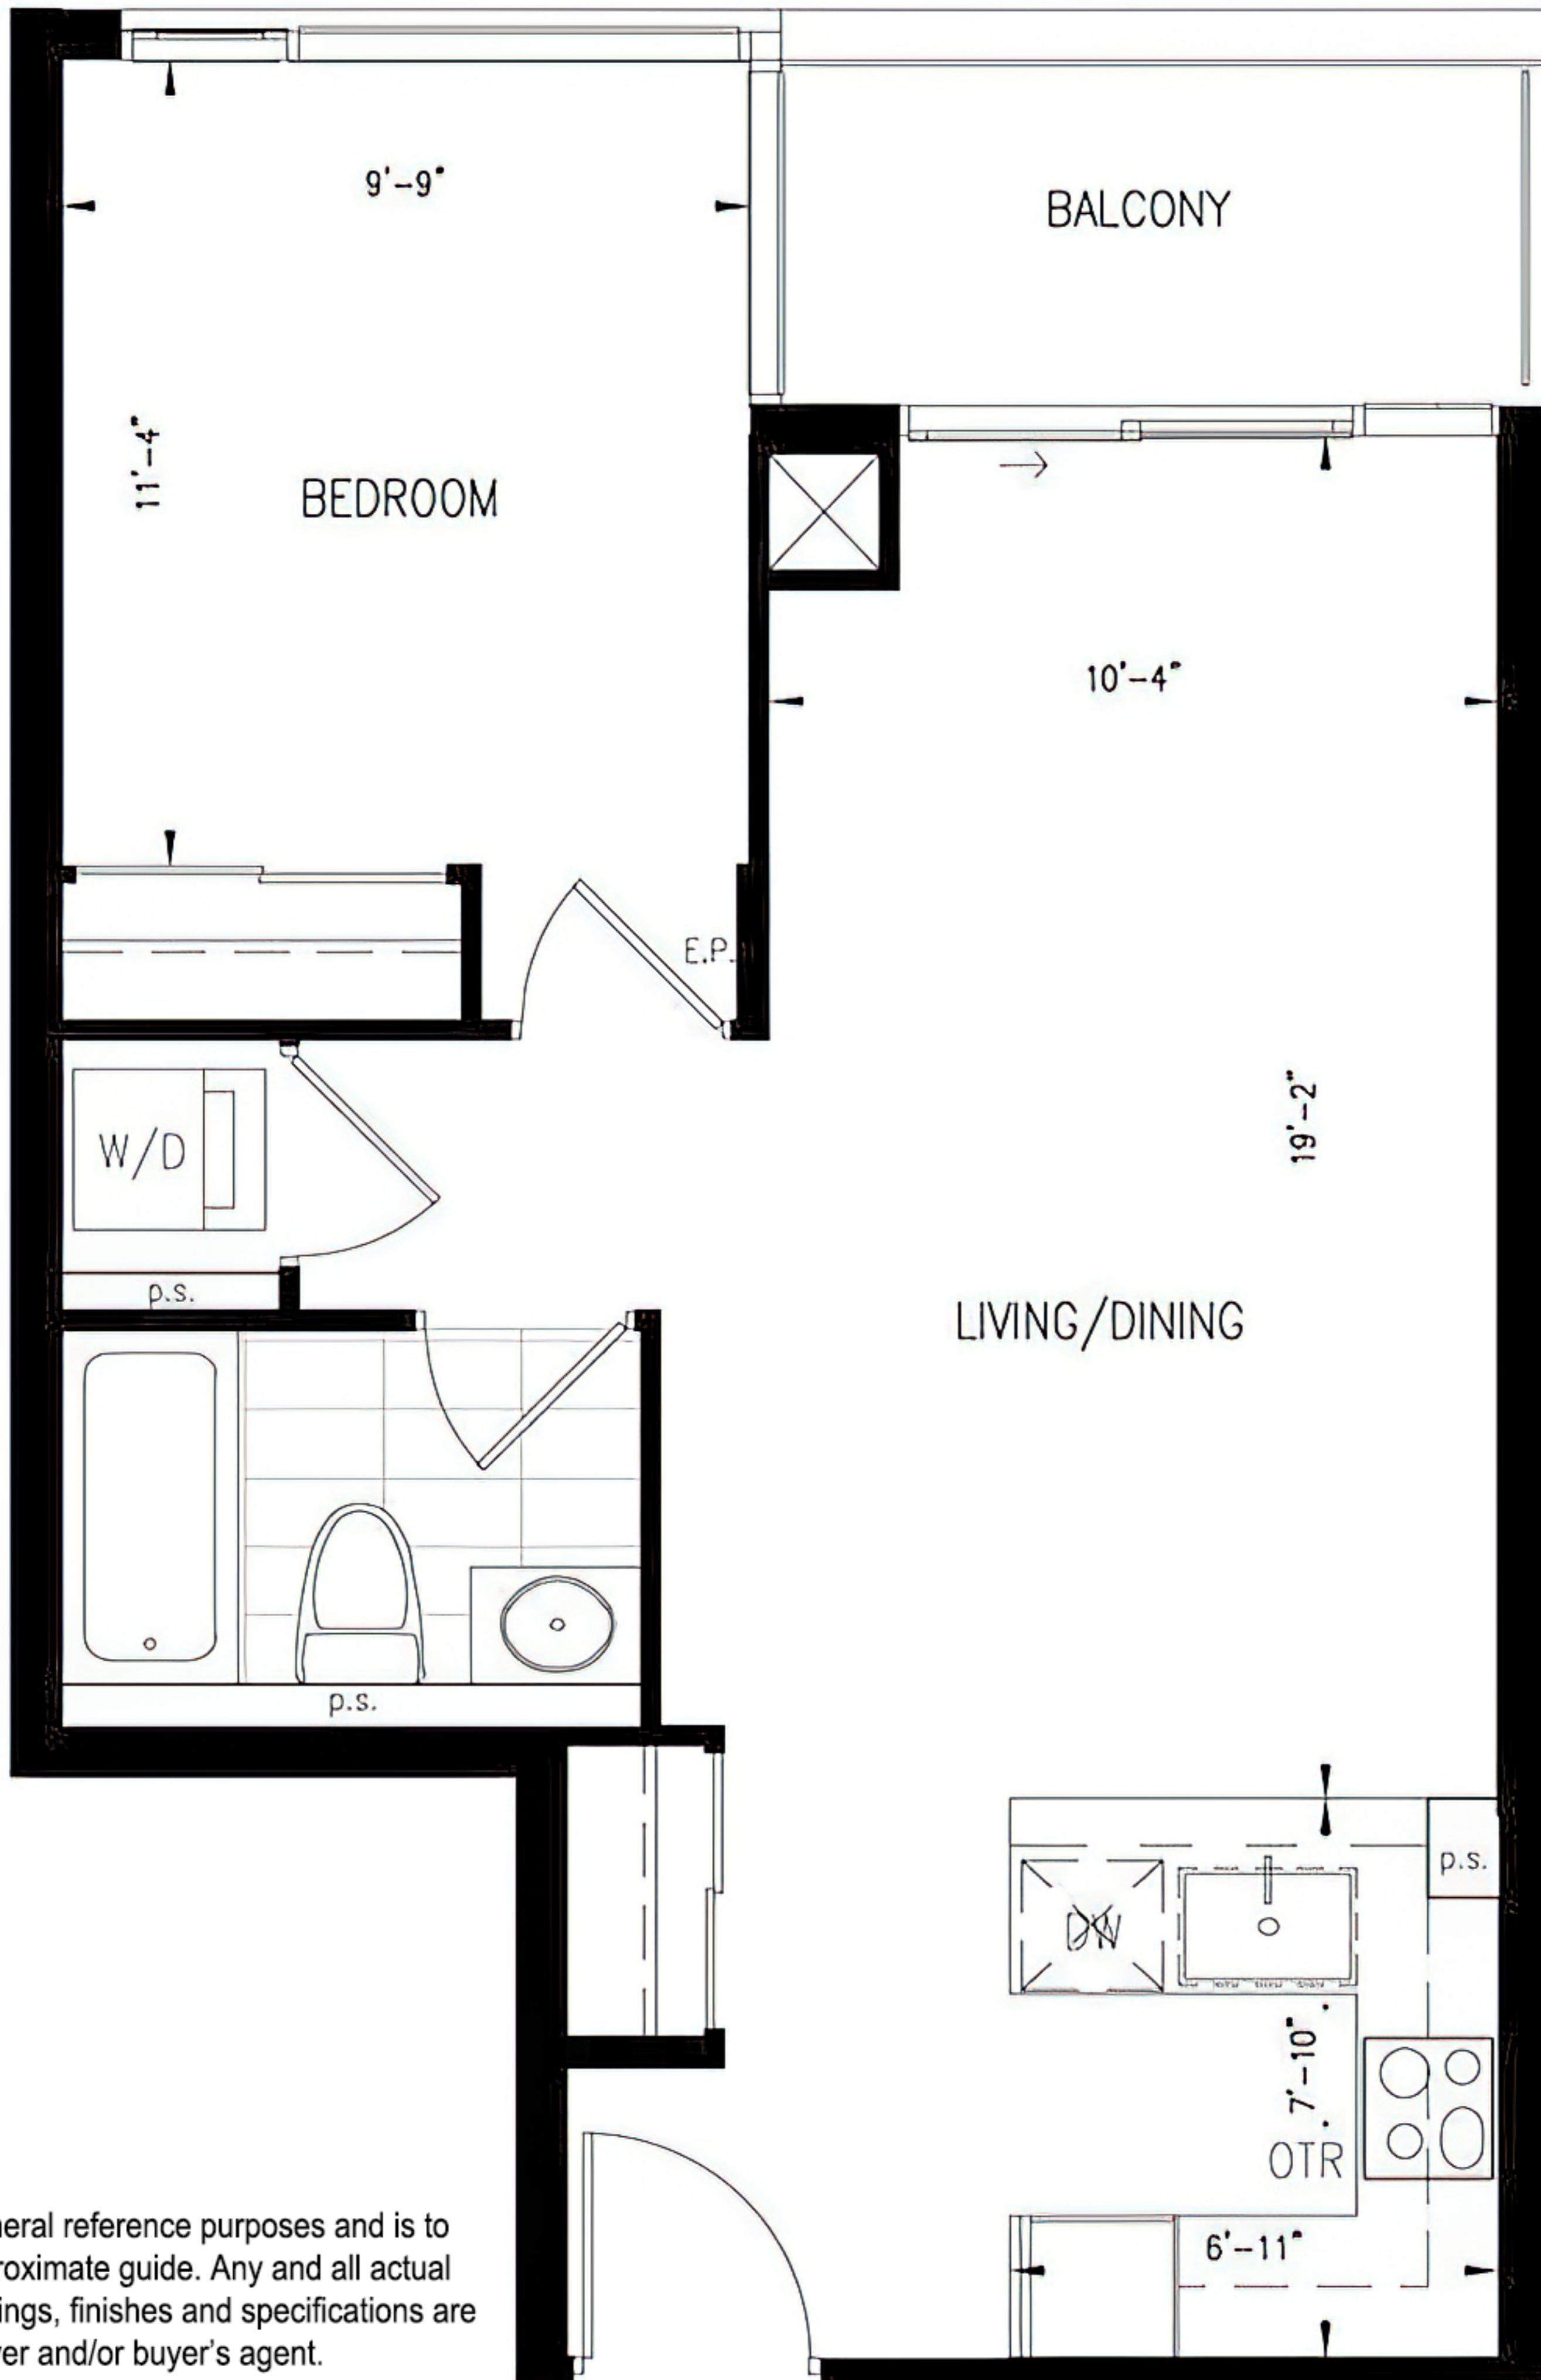

Suite 534

602 Square Feet

This floor plan is for general reference purposes and is to be used only as an approximate guide. Any and all actual dimensions, fixtures, fittings, finishes and specifications are to be verified by the buyer and/or buyer's agent.