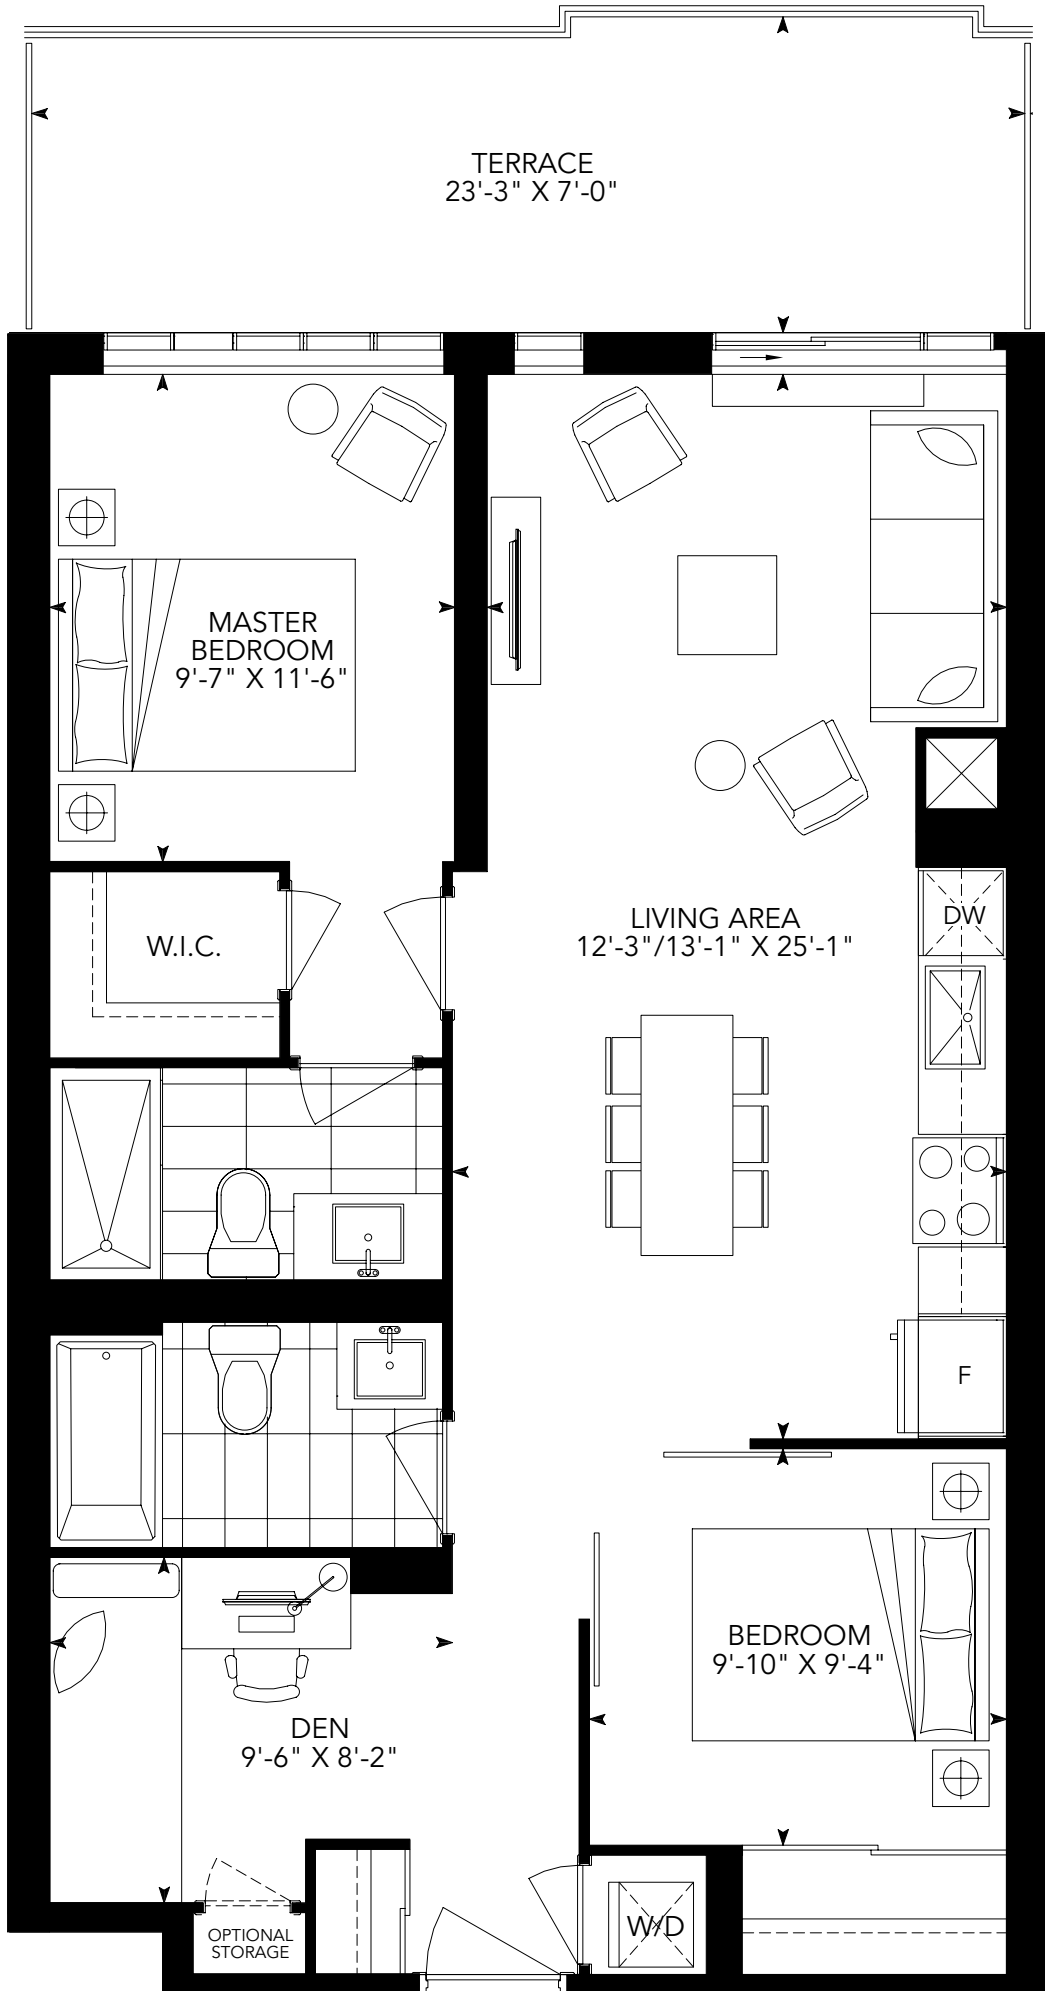

TWO BEDROOM + DEN

Sun Island Beach

Indoor 917 Sq.Ft. | Outdoor 170 Sq.Ft. | Total 1,087 Sq.Ft.

Floor 5