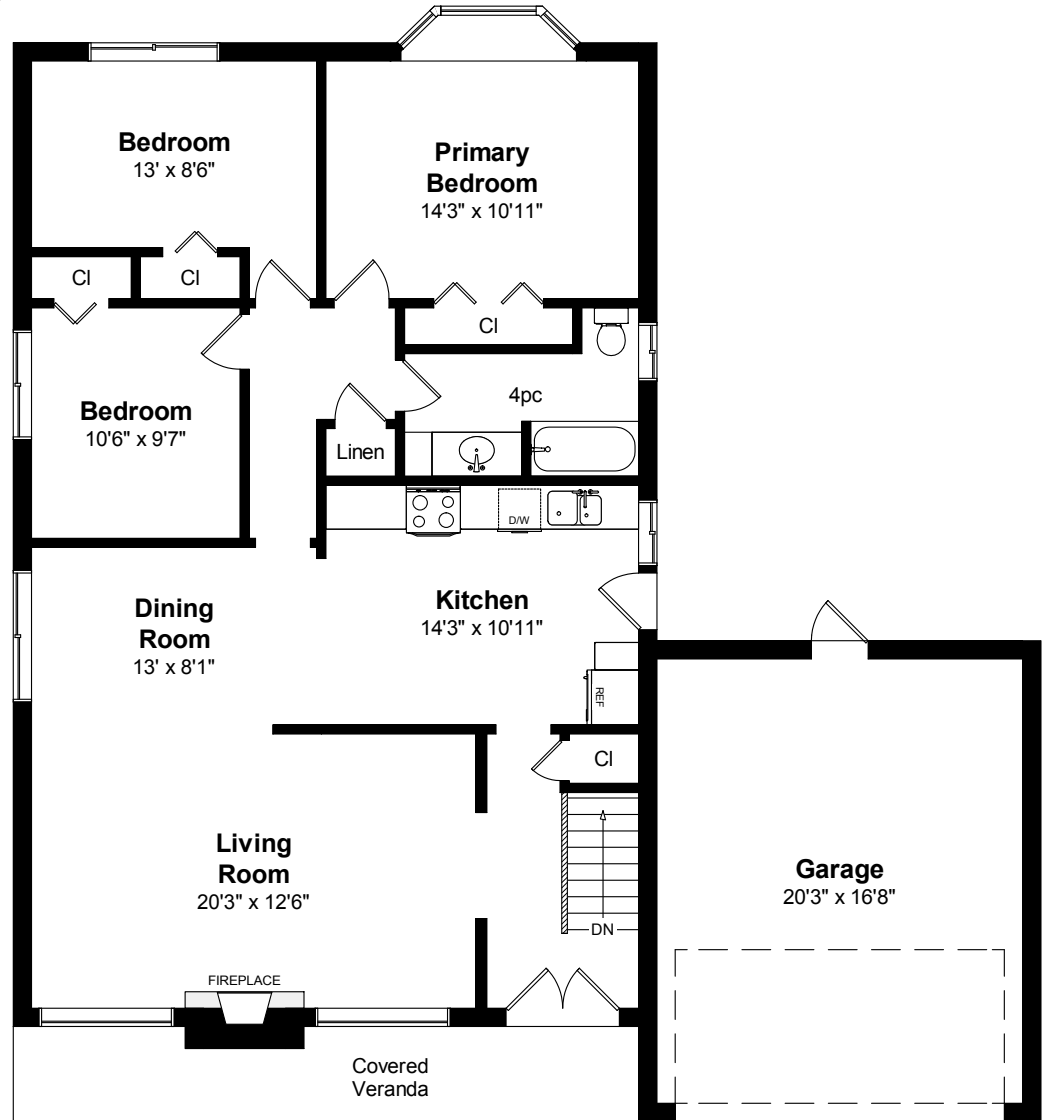

Floor Plan

4 Cosway Court

Lower Level

Main Level

Approximate Square Footage:

Main Level = 1,321 sq.ft.

Lower Level = 1,321 sq.ft.

Garage = 338 sq.ft.

Note: Measurements may not be 100% accurate and should be used as a guideline only.
February - 2022