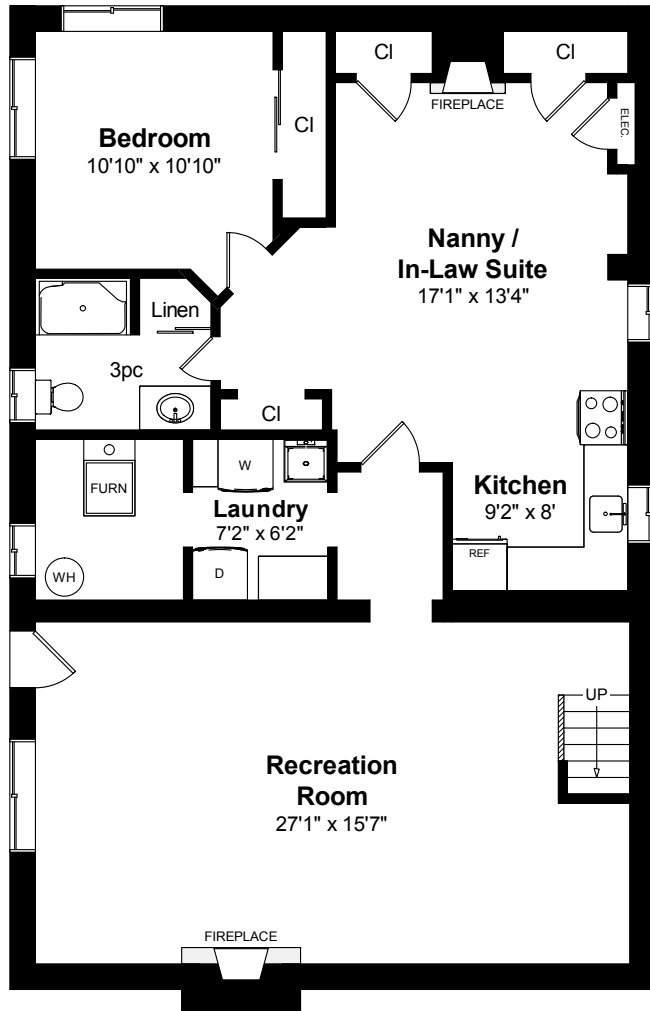

Floor Plan

4 Cosway Court

Lower Level

Main Level

Approximate Square Footage:

Main Level = 1,321 sq.ft.

Lower Level = 1,321 sq.ft.

Garage = 338 sq.ft.

Note: Measurements may not be 100% accurate and should be used as a guideline only.
February - 2022