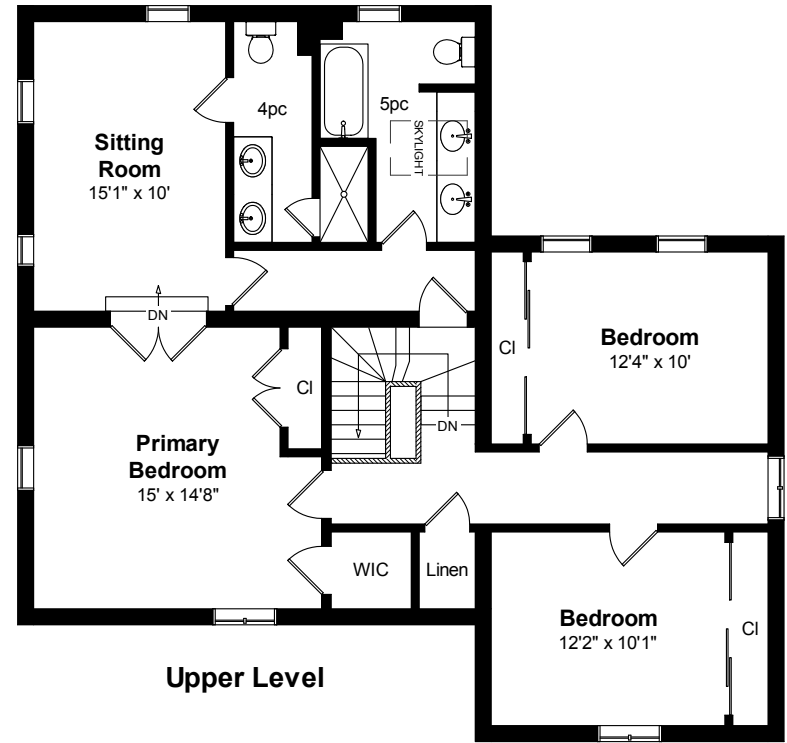

Lower Level