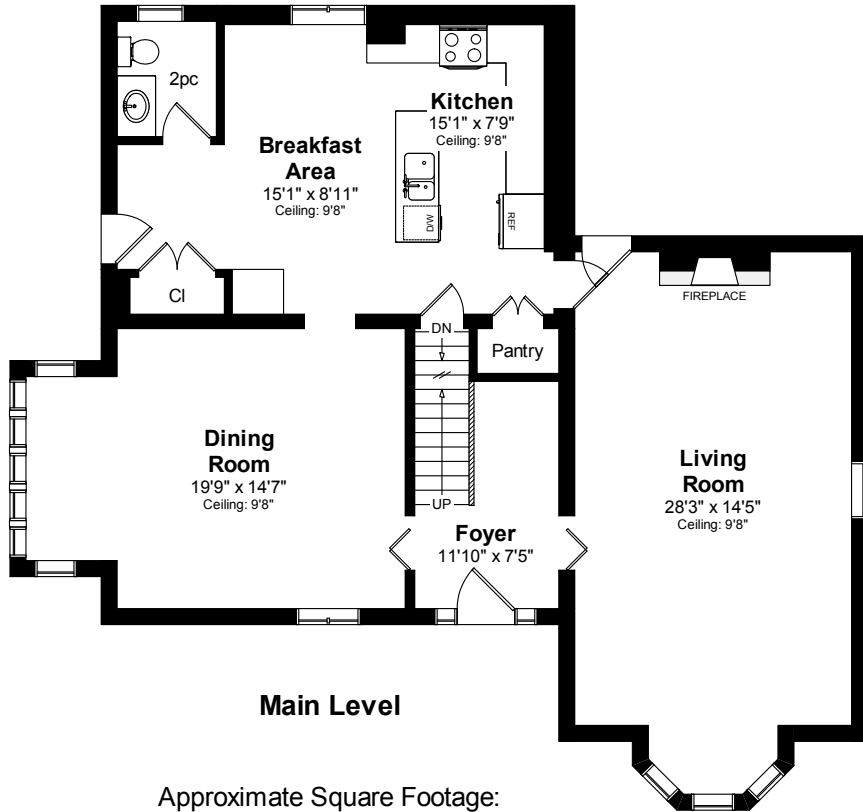

Floor Plan

292 Queen Street S

Approximate Square Footage:
Main Level = 1,282 sq.ft.
Upper Level = 1,202 sq.ft.
Lower Level = 1,260 sq.ft.