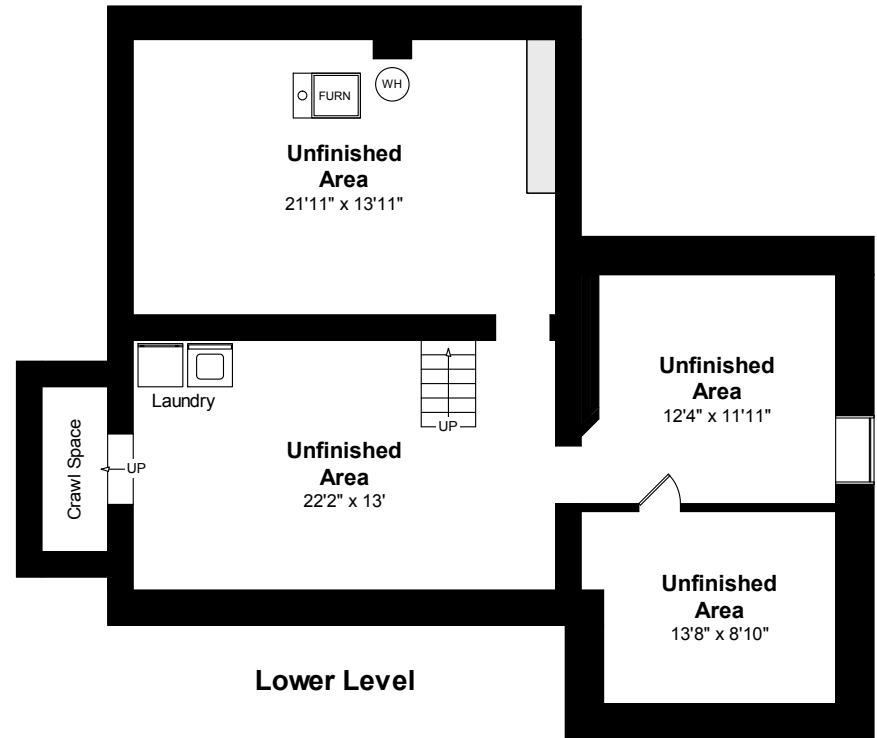

Lower Level