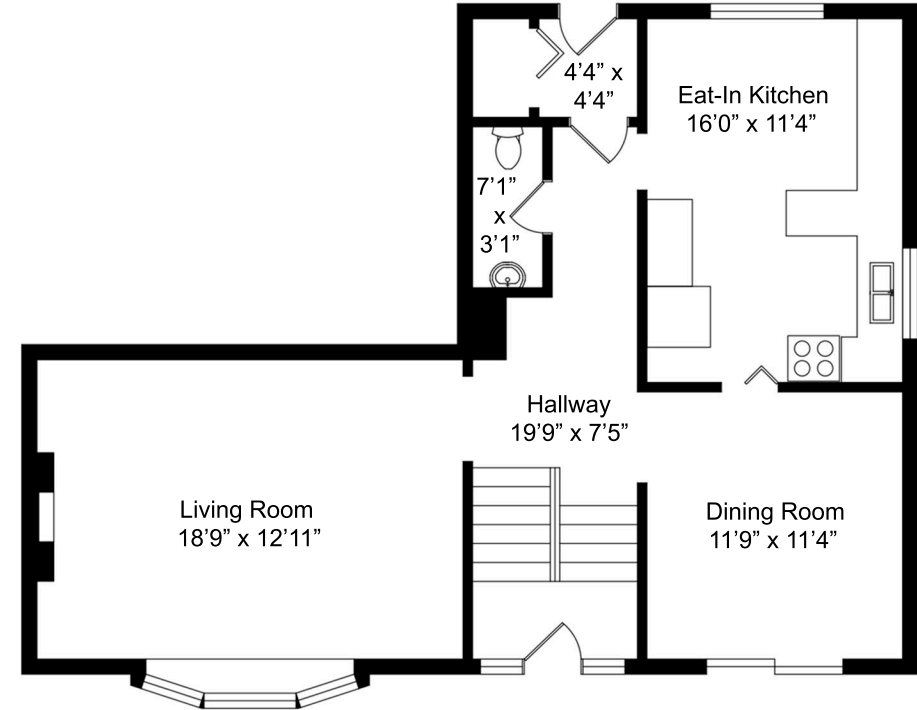

5 CLAY COURT, ETOBICOKE

This floorplan is for general illustrative visual reference and layout guidelines only. All actual room measurements and square footage is the responsibility of the buyer and buyer's agent to verify.

Internal area measurements are based on Gross Internal Area which means floor area measurements taken within the boundaries of the interior walls.

This is not a legally binding document and should not be treated as such.

UPPER LEVEL

LOWER LEVEL

MAIN LEVEL