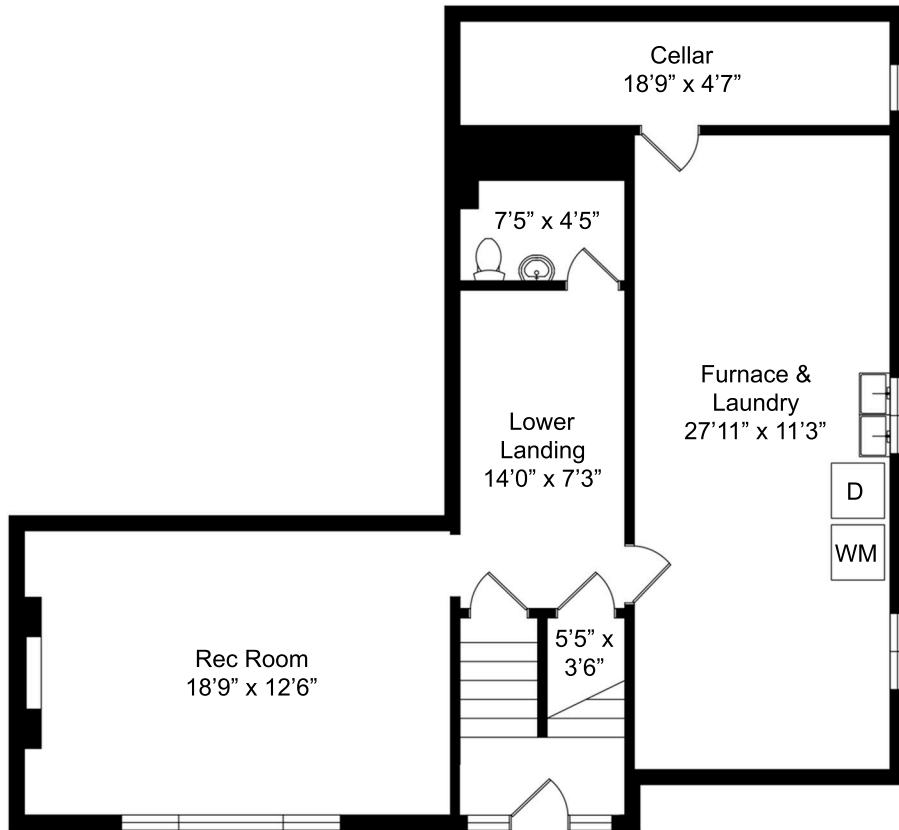

5 CLAY COURT, ETOBICOKE

This floorplan is for general illustrative visual reference and layout guidelines only. All actual room measurements and square footage is the responsibility of the buyer and buyer's agent to verify.

Internal area measurements are based on Gross Internal Area which means floor area measurements taken within the boundaries of the interior walls.

This is not a legally binding document and should not be treated as such.

UPPER LEVEL

LOWER LEVEL

MAIN LEVEL