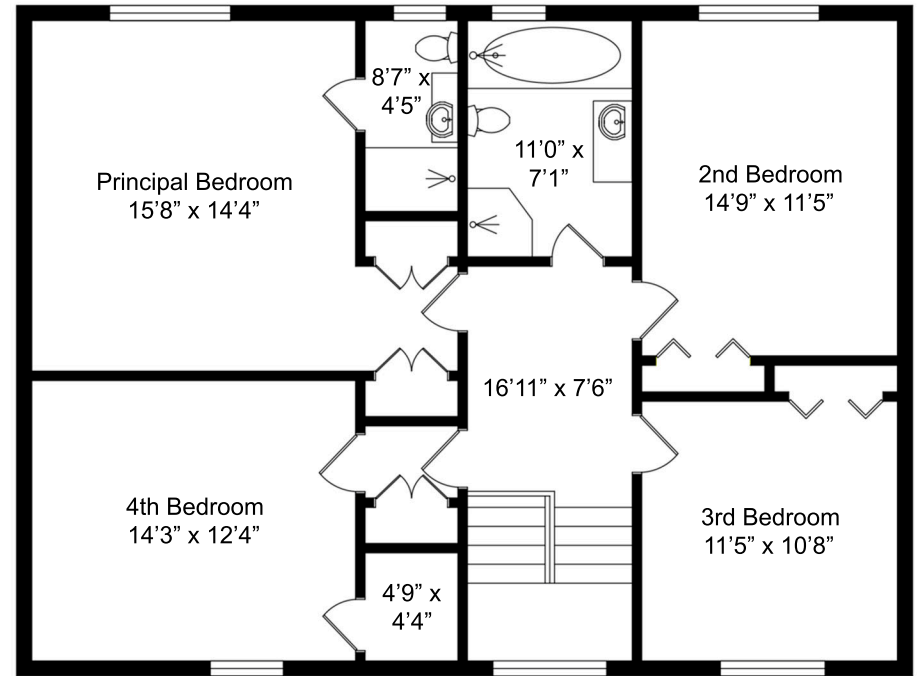

5 CLAY COURT, ETOBICOKE

This floorplan is for general illustrative visual reference and layout guidelines only. All actual room measurements and square footage is the responsibility of the buyer and buyer's agent to verify.

Internal area measurements are based on Gross Internal Area which means floor area measurements taken within the boundaries of the interior walls.

This is not a legally binding document and should not be treated as such.

UPPER LEVEL

LOWER LEVEL

MAIN LEVEL