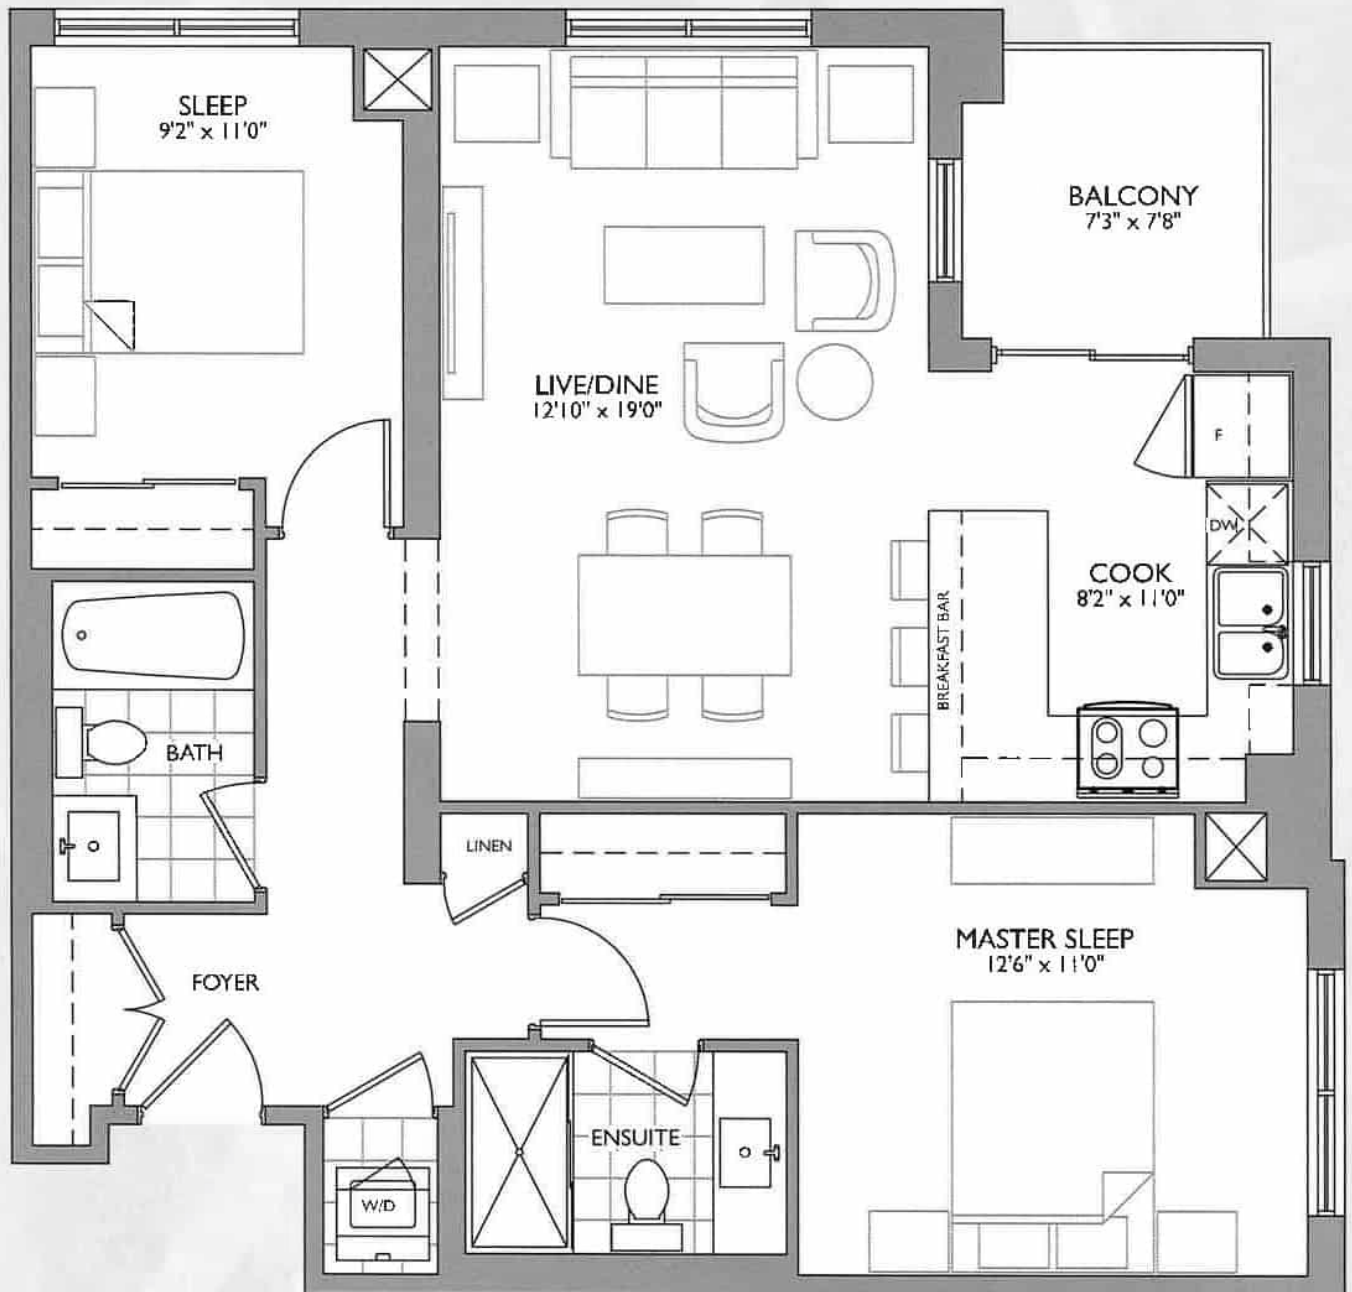

2 BEDROOM ~ type A

920
SQUARE FEET

This floor plan is for general reference purposes and is to be used only as an approximate guide. Any and all actual dimensions, fixtures, fittings, finishes and specifications are to be verified by the buyer and/or buyer's agent.