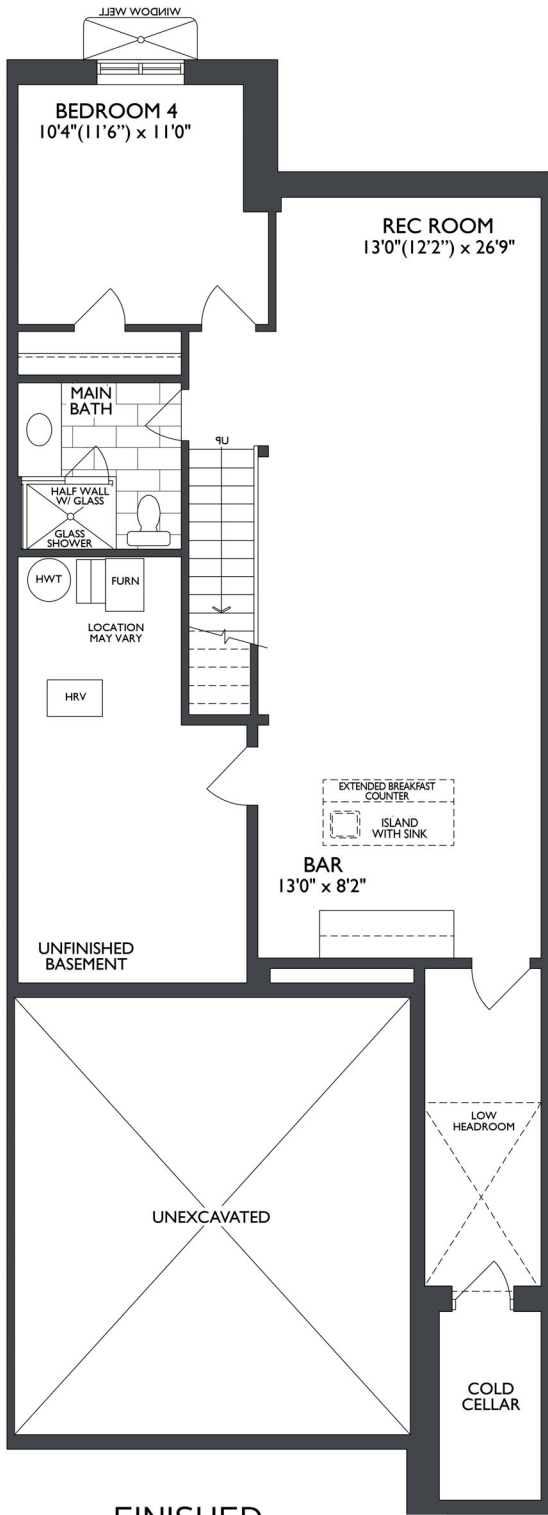

The PINEHURST

1828 SQ. FT.

+763 SQ. FT. FINISHED BASEMENT

FINISHED BASEMENT

LOFT WITH BEDROOMS

GROUND FLOOR