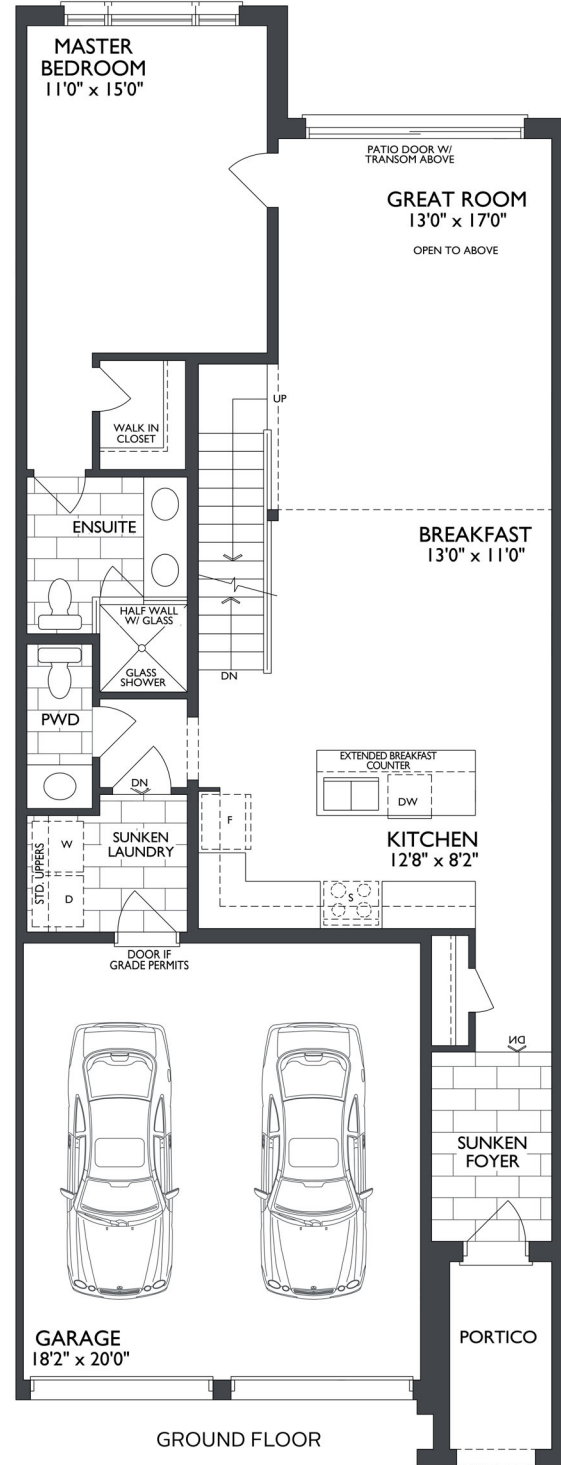

The PINEHURST

1828 SQ. FT.

+763 SQ. FT. FINISHED BASEMENT

FINISHED BASEMENT

LOFT WITH BEDROOMS

GROUND FLOOR