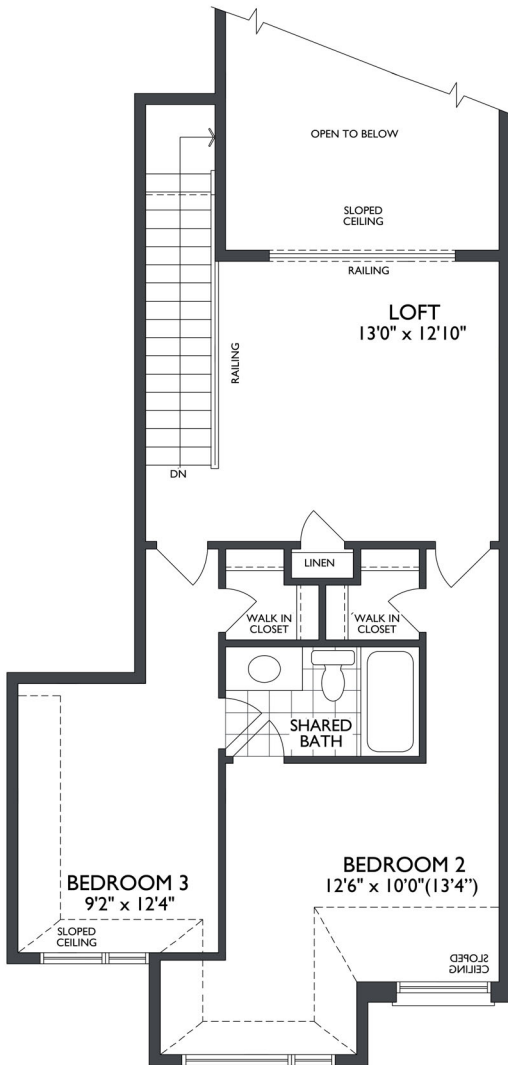

The PINEHURST

1828 SQ. FT.

+763 SQ. FT. FINISHED BASEMENT

FINISHED BASEMENT

LOFT WITH BEDROOMS

GROUND FLOOR